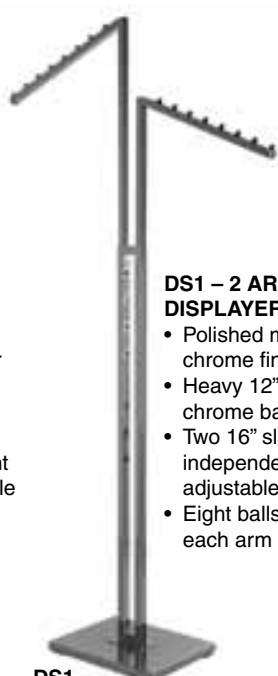

# ELEGANT ALL CHROME DISPLAY FIXTURES

**DS – 2 ARM STRAIGHT DISPLAYER**

- Polished mirror chrome finish
- Heavy 12"x15" chrome base
- Two 16" straight arms, adjustable to 48"-72"

**DS**  
 \$47.50 ea.  
 \$44.50 ea. (3 racks)  
 \$41.50 ea. (10 racks)