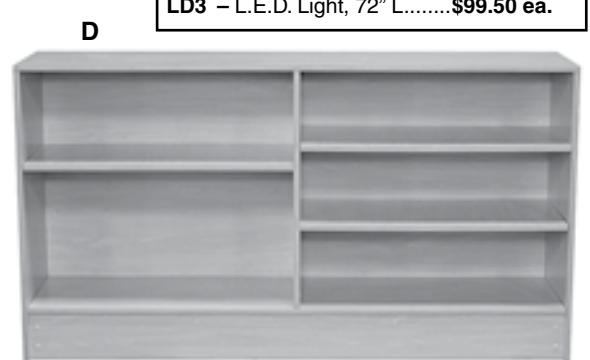

WRAP COUNTERS

Adjustable bag bins and one adjustable 3/4" wood shelf in rear. Counter height is 38," width is 24", 3 lengths.

48" LONG	70" LONG
W464W – White	W466W – White
W464B – Black	W466B – Black
W464M – Maple	W466M – Maple
W464WL – Cherry	W466WL – Cherry
$252.50 ea.	$297.50 ea.
$245.00 ea. (3 pcs.)	$294.50 ea. (3 pcs.)
$239.50 ea. (6 pcs.)	$289.50 ea. (6 pcs.)

All items this page are set up as pictured and shipped freight. Items are also available knocked down flat at lower prices.

Deduct $65.00 off of pricing for knocked down Showcases and Wrap Counters. Deduct $40.00 from prices on Register Stands and Fillers. Combine Showcases, Registers, and Wrap Counters for quantity prices. $35.00 Crating Charge for all set-up items shipped freight.