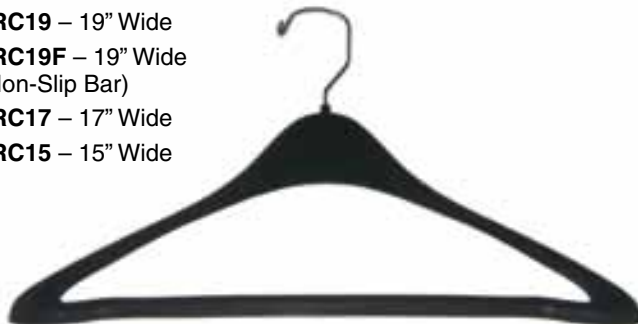

## HERCULES CONCAVE SUIT HANGERS

15", 17" or 19" wide, 1/2" thick suit hangers.  
Pants drape over bar securely.

**HERC19** – 19" Wide

**HERC19F** – 19" Wide  
(Non-Slip Bar)

**HERC17** – 17" Wide

**HERC15** – 15" Wide