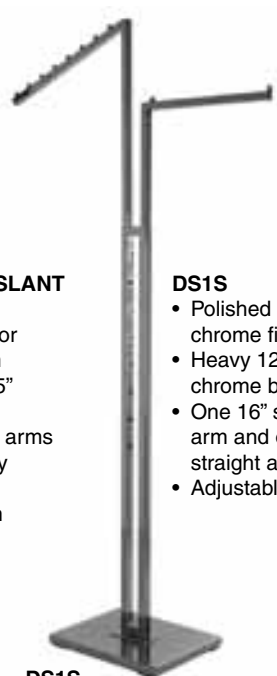

DS1S

- Polished mirror chrome finish
- Heavy 12"x15" chrome base
- One 16" slant arm and one 16" straight arm
- Adjustable

DS1S
$48.50 ea.
$45.50 ea. (3 racks)
$42.50 ea. (10 racks)