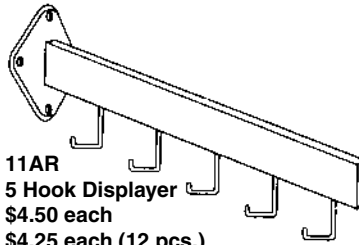

11 AR
5 Hook Displayer
$4.50 each
$4.25 each (12 pcs.)
$3.95 each (48 pcs.)