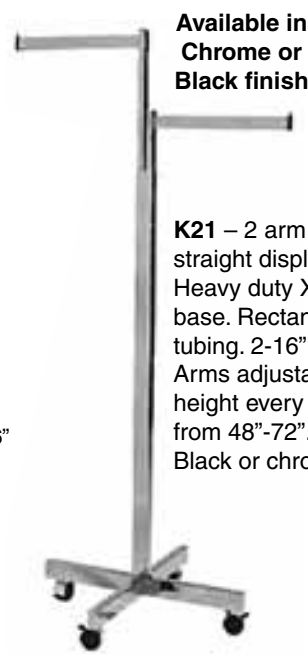

Available in Chrome or Black finish

K21 – 2 arm straight displayer. Heavy duty X style base. Rectangular tubing. 2-16" arms. Arms adjustable in height every 3" from 48"-72". Black or chrome.

K21X – Chrome	K21B Black finish
$69.50 ea.	$60.50 ea.
$67.50 ea. (3 racks)	$58.50 ea. (3 racks)
$64.50 ea. (10 racks)	$57.50 ea. (10 racks)

SQV V Brace Adds Extra Support

HEAVY DUTY DOUBLE BAR

60" long x 22" wide. Both hang rails are adjustable every 3" from 48" to 66" high. Chrome.

SQV
$87.50 ea.
$84.50 ea. (3 racks)
$82.50 ea. (10 racks)

DOUBLE BAR COLLAPSIBLE RACK

Works just like SWF Single Bar Collapsible Rack (page 29). Folds away for quick storage. Sets up in seconds without tools.