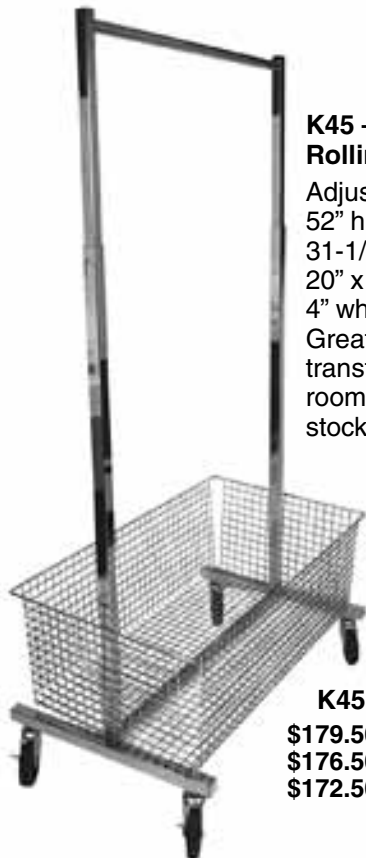

Stock Transfer Rack

**K45 - Chrome
Rolling Rack**

Adjustable from 52" high - 68" high. 31-1/2" hangrail, 20" x 35" basket, 4" wheels. Great for in stock transfer from fitting room, cash wrap, stock room.

K45

$179.50 ea.
$176.50 ea. (3 racks)
$172.50 ea. (10 racks)