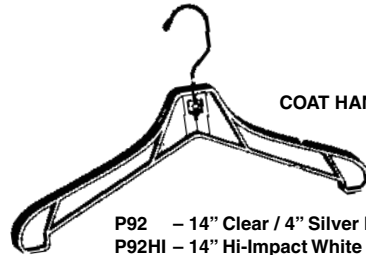

SUIT HANGER
KIDDIE 12" HEAVYWEIGHT (Sizes 3-6x)

COAT HANGERS

1. P92 – 14" Clear / 4" Silver hook
   P92HI – 14" Hi-Impact White / 4" Silver hook
   P93 – 12" Clear / 4" Silver hook
   P93HI – 12" Hi-Impact White / 4" Silver hook
2. P92LH – 14" Clear / 6" Silver hook
   P92HILH – 14" Hi-Impact White / 6" Silver hook
   P93LH – 12" Clear / 6" Silver hook
   P93HILH – 12" Hi-Impact White / 6" Silver hook

100	.....	$42.00	per 100
500	.....	$39.00	per 100
1000	.....	$36.50	per 100

KIDS' DISPLAY HANGERS

All hangers are priced with chrome hooks. Choice of black, white, or brass hooks for additional 25¢ each. Now! For the first time, display your smaller size garments professionally and effectively. 1 1/2" thick display hangers that fill out your garments for a more effective display. Hangers are also available in Grey, Gold and Beige at 25 cents more per hanger.

We will print your logo or name on any of these at no charge.

Minimum 100 pieces for printing.

Custom colors are available.

$75.00 PLATE CHARGE ON FIRST ORDER ONLY