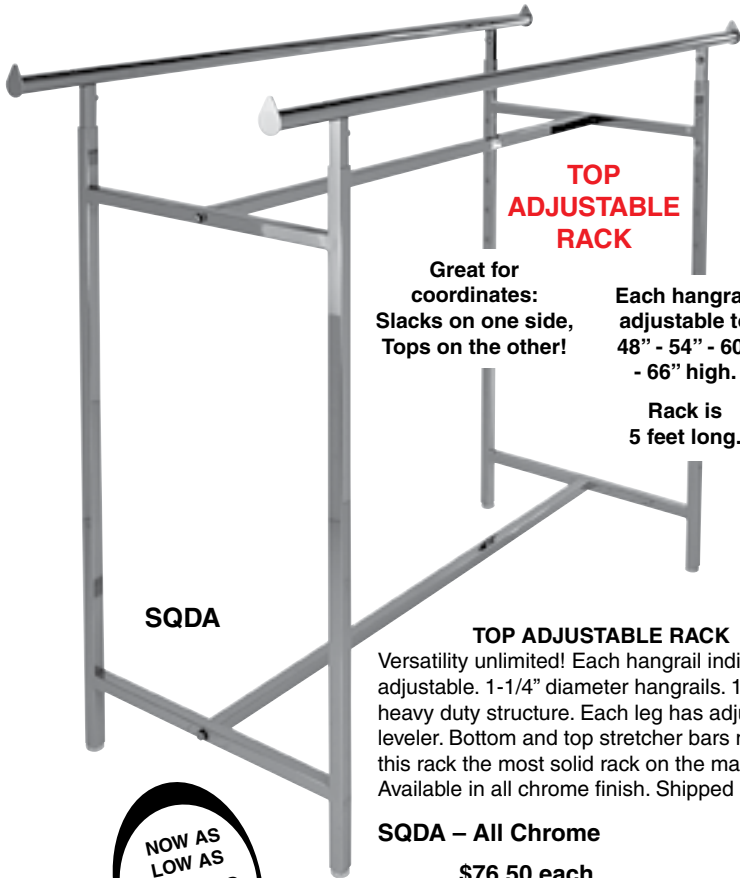

PARALLEL BAR RACK

Incredibly versatile SQDA rack with possible attachments and variations.
All attachments fit onto SQV on preceding page also.

TOP ADJUSTABLE RACK

Great for coordinates:
Slacks on one side,
Tops on the other!

Each hangrail adjustable to 48" - 54" - 60" - 66" high.

Rack is 5 feet long.

SQDA

TOP ADJUSTABLE RACK

Versatility unlimited! Each hangrail individually adjustable. 1-1/4" diameter hangrails. 1" square heavy duty structure. Each leg has adjustable leveler. Bottom and top stretcher bars make this rack the most solid rack on the market. Available in all chrome finish. Shipped U.P.S.

SQDA – All Chrome

$76.50 each
$74.50 each (3 racks)
$69.50 each (10 racks)

NOW AS LOW AS
$69.50
IN QUANTITY