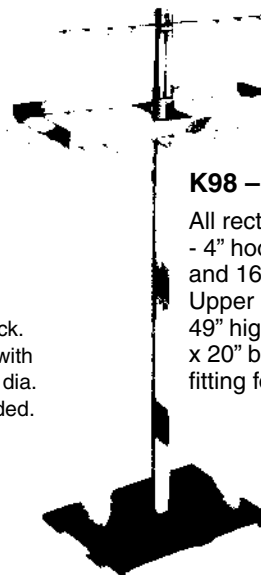

K98 – BELT AND TIE RACK

All rectangular tubing. Has 32 - 4" hooks on bottom rectangle and 16 - 4" hooks on upper arm. Upper arm is adjustable from 49" high to 58" high. Heavy 15" x 20" base. Has 3/8" threaded fitting for card. All chrome.

1. **K98**
   $92.50 ea.
   $89.50 ea. (3 pcs.)
   $87.50 ea. (10 pcs.)