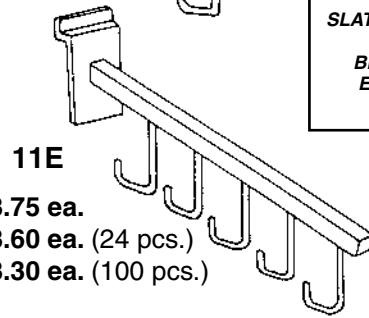

WATERFALL DISPLAYERS

Polished chrome 3/4" square tubing. Use these sale makers throughout your store for full face display of bags and garments. Waterfalls can be combined for quantity pricing.

Clear acrylic card holder adheres to end of any face-out. High-light items on each face-out. Self-adhesive back allows use on any face-out. (For blank cards see page 50.)

M511 - Signholder
$ .25 ea.
$ .20 ea. (50 Pcs.)
$ .18 ea. (100 Pcs.)
$ .15 ea. (500 Pcs.)

AS LOW AS $3.30 ea.

PRICES
$3.75 ea.
$3.60 ea. (24 pcs.)
$3.30 ea. (100 pcs.)

SLATWALL WATERFALL AVAILABLE IN BLACK OR WHITE EPOXY AS WELL AS CHROME

STRAIGHT ARM DISPLAYERS

3/4" Square Tubing, Polished Chrome

For wall mounting - 12"

For vertical 1" square tubing - 12"

For slotted standard - 12"

PRICES
$2.95 ea.
$2.75 ea. (24 pcs.)
$2.60 ea. (100 pcs.)

AS LOW AS $2.60 ea.

For horizontal 1" square tubing - 12"