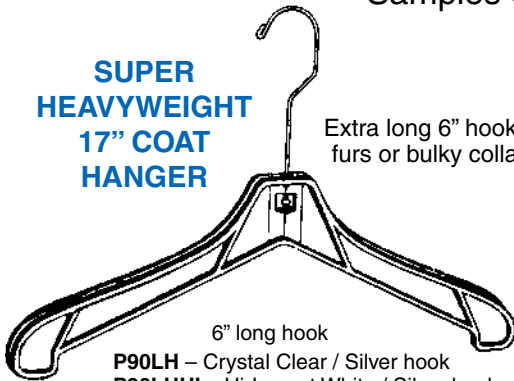

THE BEST HANGER BUYS ON THE MARKET

Choice of crystal clear, neutral opaque hi-impact white or black.

Steel revolving hooks – Girder construction for rigid strength

Samples on request! – Compare and save!

SUPER HEAVYWEIGHT 17" COAT HANGER

Extra long 6" hook for furs or bulky collars.

6" long hook

P90LH – Crystal Clear / Silver hook
P90LHHI – Hi-Impact White / Silver hook
P90BLH – Black / Silver hook
P90BBLH – Black / Black hook

100 ..... $46.50 per 100
1,000 ..... $42.50 per 100
5,000 ..... $37.50 per 100