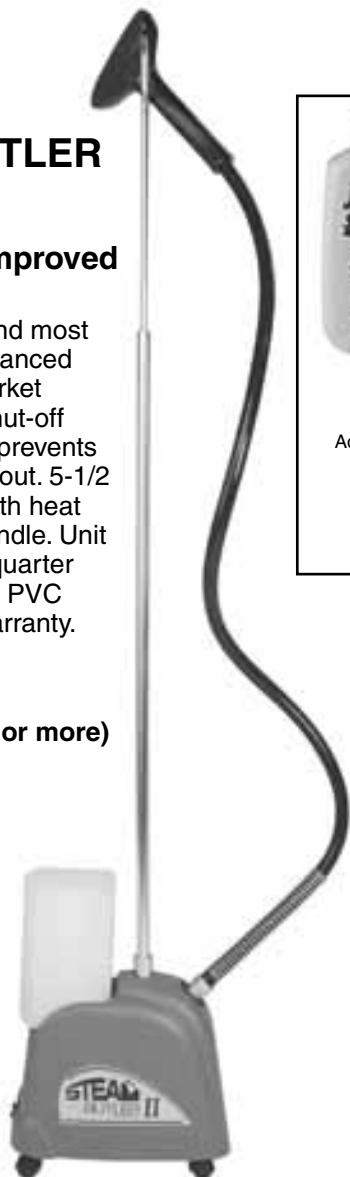

STEAM BUTLER 400

Brand New – Improved

ST400 – Newest and most technologically advanced steamer on the market today. Automatic shut-off thermostat control prevents heat element burn-out. 5-1/2 foot plastic hose with heat resistant plastic handle. Unit on casters. Three-quarter gallon unbreakable PVC container. 1 year warranty.

ST400
$145.00 ea.
$139.50 ea. (3 or more)

JIFFY STEAMER CLEANER
Add to water to keep steamer clean from minerals. 8 oz.

JC8
$8.95 ea.