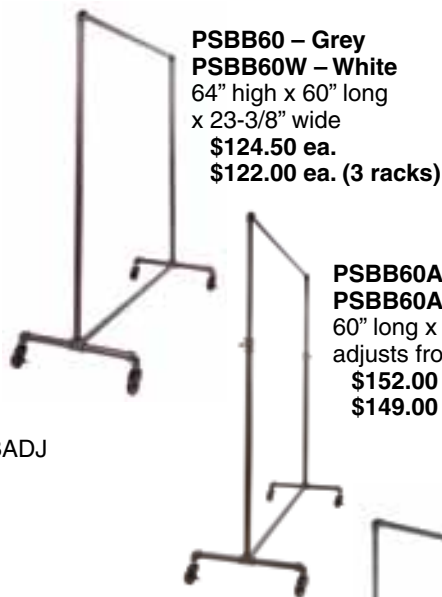

PSBB60 – Grey
PSBB60W – White
64" high x 60" long
x 23-3/8" wide
$124.50 ea.
$122.00 ea. (3 racks)

PSBBADJ – Grey
PSBBADJW – White
51" long x 23-3/8" wide x
adjusts from 48"-72" high
$134.50 ea.
$129.50 ea. (3 racks)

PSBB60ADJ – Grey
PSBB60ADJW – White
60" long x 23-3/8" wide x
adjusts from 44"-72" high
$152.00 ea.
$149.00 ea. (3 racks)

OPTIONAL
Hangbar to fit on PSBBADJ
for double hanging.
PSAOH
$39.50 ea.
$37.50 ea. (3 pcs.)