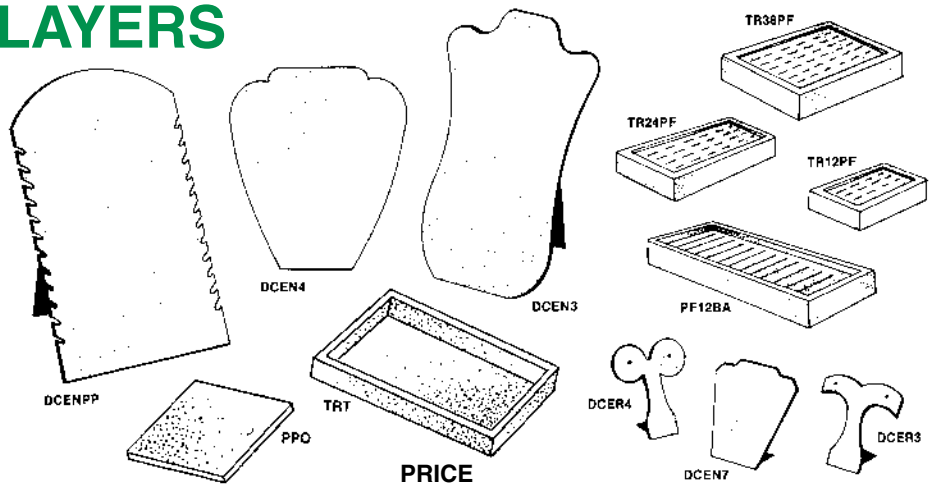

JEWELRY DISPLAYERS

Attractive displays and trays at prices you won't want to pass up. Displays are made of thick cardboard covered in black Flockboard. Made with easels or metal stands as shown. Other colors & styles are available. We will be happy to send our full jewelry display catalogue on request, free.

STYLE	STAND	DESCRIPTION	SIZE	PRICE	
				1-24	25+
DCENPP	*	12 Necklace Displayer	7-1/2"W x 14"H	$3.75 ea.	$3.25 ea.
DCEN4	*	Necklace Displayer	7-1/8"W x 8-3/8"H	$3.50 ea.	$2.75 ea.
DCEN3	*	Necklace Displayer	7-3/4"W x 14"H	$3.95 ea.	$2.75 ea.
TR12PF		12 Ring Displayer	5-7/8" x 3-3/4" x 1"	$4.50 ea.	$3.75 ea.
TR24PF		24 Ring Displayer	8-1/4" x 4-3/4" x 1"	$5.25 ea.	$4.50 ea.
TR36PF		36 Ring Displayer	8-1/4" x 7-1/4" x 1"	$6.25 ea.	$5.25 ea.
PF12BA		24 Bangle Tray	4" x 14" x 1"	$9.95 ea.	$9.00 ea.
DCER4	**	Earring Display	3" x 4"H	$2.75 ea.	$1.95 ea.
DCEN7	**	Pendant	3" x 3-3/4"	$2.75 ea.	$1.95 ea.
DCER3	**	Earring	3-3/8" x 4"	$2.75 ea.	$1.95 ea.
F1M		Ring Display	2-1/8" x 2-1/8" x 1-3/8"H	$4.75 ea.	$4.00 ea.
ER3		Earring Display	4-1/4"H	$5.25 ea.	$4.50 ea.
ER1		Earring Display	4-3/4"H	$7.95 ea.	$7.00 ea.
PPO		Velvet Pad	7-5/8" x 7-1/2"	$4.25 ea.	$3.50 ea.
TRT		Utility Tray	14-3/4" x 8-1/4" x 1"	$4.25 ea.	$3.50 ea.

* Cardboard Easel

** Metal Stand

All jewelry displayers are heavy duty cardboard covered with black Flockboard. Other colors on request only.

Combine Items for Quantity Pricing