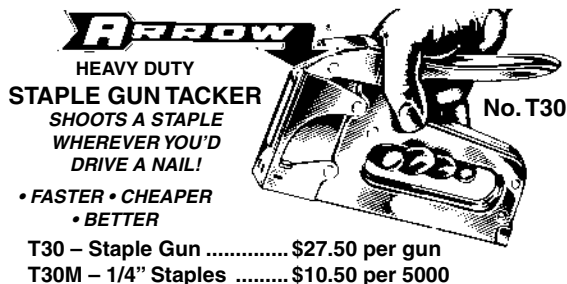

HEAVY DUTY
STAPLE GUN TACKER
SHOOTS A STAPLE
WHEREVER YOU'D
DRIVE A NAIL!

• FASTER • CHEAPER
• BETTER

T30 – Staple Gun .....$27.50 per gun
T30M – 1/4" Staples .....$10.50 per 5000

UTILITY BLADE

MODEL C – Rugged fully retractable all purpose utility cutter.

$12.95 for 6
$ 2.25 each