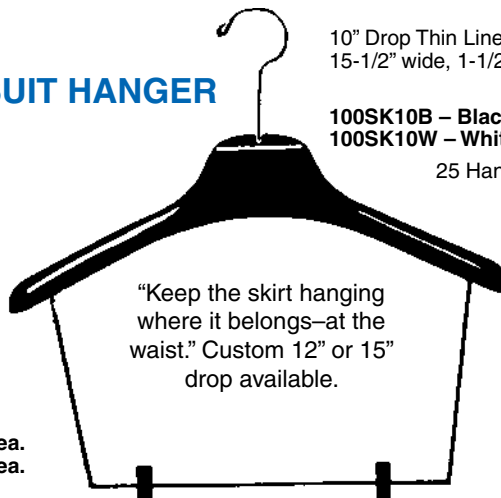

SUIT HANGER