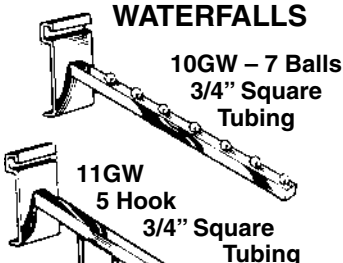

WATERFALLS

10GW - 7 Balls
3/4" Square Tubing

11GW
5 Hook
3/4" Square Tubing

$3.75 ea.
$3.60 ea. (24 pcs.)
$3.30 ea. (48 pcs.)

FACE OUT

12" long, 3/4" square tubing

GW12 -	$2.60 ea.
	$2.40 ea. (24 pcs.)
	$2.15 ea. (48 pcs.)