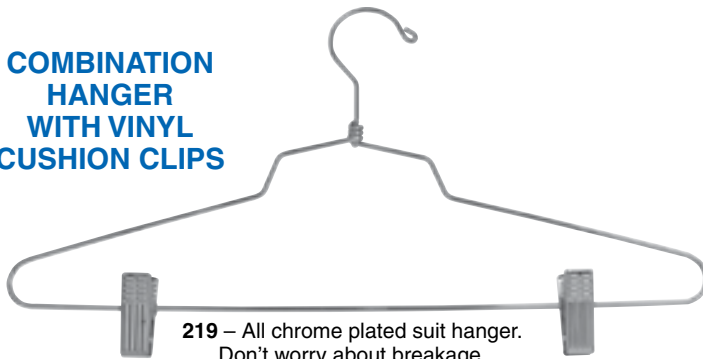

- XL300PB

- ### FLAT SKIRT OR PANT HANGER
- 14" wide, oversized pant clips, silver hook and clips.
- XL300PB – 14" Wide
    - \$122.50 per 100
    - \$121.50 per 100 (500 lot)
    - \$119.50 per 100 (1000 lot)

# STEEL CHROME PLATED HANGERS

Prices Per 100

**BLOUSE & DRESS HANGER**

213 – Beautiful chrome plated. Takes up minimum amount of space. Unbreakable. **Will last a lifetime.** Prices per 100.

	100	500	1000
21312 – 12" Kids	\$68.75 per 100	\$66.00 per 100	\$64.25 per 100
21314 – 14" Teens	\$71.25 per 100	\$68.50 per 100	\$66.75 per 100
21316 – 16" Ladies	\$72.50 per 100	\$69.75 per 100	\$68.00 per 100
21318 – 18" Men's	\$79.75 per 100	\$78.00 per 100	\$75.00 per 100
21319 – 19" Men's	\$82.50 per 100	\$80.50 per 100	\$77.25 per 100

**SKIRT HANGER**

245 – Chrome plated skirt or pants hanger. Clips adjust for any size pants or skirt. 12" long. Prices per 100.

\$99.50 per 100
\$98.00 per 100 (500 lot)
\$94.50 per 100 (1000 lot)

**COMBINATION HANGER WITH VINYL CUSHION CLIPS**