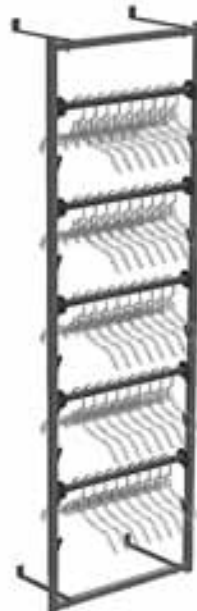

Backroom Storage Rack