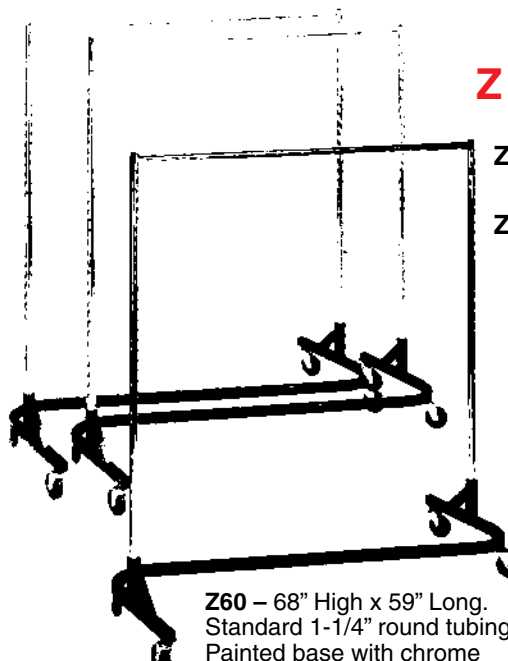

Z RACKS

Z60 – 1-1/4" Round Tubing, K.D. base.

Z60S – 1-1/4" Round Tubing, Solid one piece base.

Z60 – 68" High x 59" Long. Standard 1-1/4" round tubing. Painted base with chrome upright. K.D. base.

$77.50 ea.
$74.50 ea. (3 pcs.)
$72.00 ea. (10 pcs.)

Z60S – Heavy-duty 1-1/4" round tubing uprights. 68" high x 59" long. Solid one piece base.

$96.50 ea.
$94.50 ea. (3 pcs.)
$92.50 ea. (6 pcs.)

NESTING STOCK ROOM RACKS

Space saving design allows for easy storage when not in use

ZH60 – 60" long add on hangbar converts Z60 into a double tier rack.

$16.75 ea.
$15.75 ea. (6 pcs.)

ZE12 – 12" height extenders $8.50 per pair $7.50 per pair (6 pairs)

INDUSTRIAL GARMENT CENTER WAREHOUSE RACK

GCR – SUPERIOR WAREHOUSE RACK

72" long x 68" high. Heavy-duty welded angle bar base. 1-5/16" outside diameter tubing. Knocks down for storage. High polish chrome finish. 4" casters.

GCR

$96.50 ea.
$89.50 ea. (3 racks)
$87.50 ea. (10 racks)

BRAND NEW