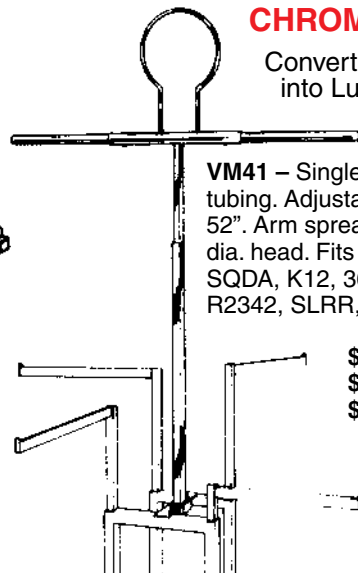

CHROME RACK TOPPERS

Convert the Tops of Your Racks
into Lucrative Display Areas!

VM41 – Single form fits onto 1" square tubing. Adjustable height from 37" to 52". Arm spread 36". Snap out arms, 8" dia. head. Fits atop the following racks: SQDA, K12, 36, 36SL, K80, K82, R2336, R2342, SLRR, SQV & TR1.

- $24.00 ea.
- $23.00 ea. (3 pieces)
- $22.00 ea. (10 pieces)