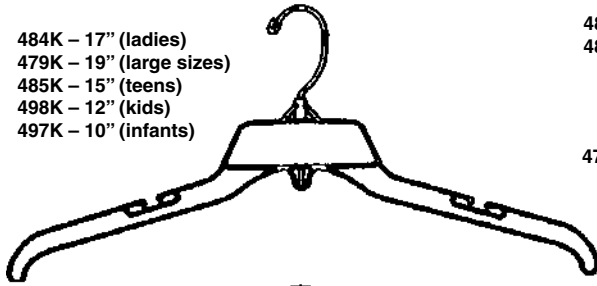

UNBREAKABLE CLEAR K RESIN PLASTIC HANGERS

Higher, wider neckline adds support to collars and lapels of dresses, suits, blouses and shirts.

The neck has a hole for another hanger to attach for display of a coordinate.

K-Resin material has flexibility for longer life. Ridges on end of hanger prevent slippage. Silver hooks.

Also available in white with silver hook (484W).

- 484K – 17" (ladies)
- 479K – 19" (large sizes)
- 485K – 15" (teens)
- 498K – 12" (kids)
- 497K – 10" (infants)

- 484K – 17" Clear, Ladies
- 484W – 17" White, Ladies
- $27.50 per 100
- $25.00 per 100 (1,000 lot)
- $23.00 per 100 (5,000 lot)

- 485K – 15" Clear (teens)
- $23.50 per 100
- $21.00 per 100 (1,000 lot)
- $19.50 per 100 (5,000 lot)

- 479K – 19" Clear (large sizes)
- $31.00 per 100
- $29.50 per 100 (1,000 lot)
- $27.50 per 100 (5,000 lot)

- 497K – 10" Clear (infants)
- 498K – 12" Clear (kids)
- $22.50 per 100
- $19.50 per 100 (1,000 lot)
- $18.00 per 100 (5,000 lot)