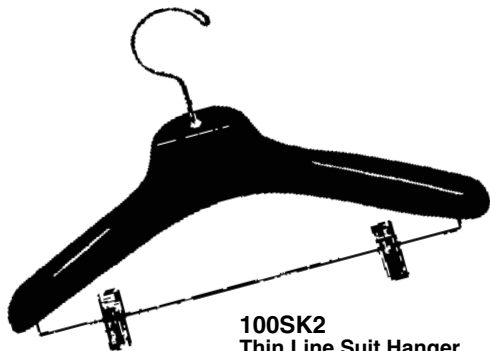

Heavy, durable plastic construction.

On orders of 100, have your logo or trademark embossed on each hanger at no charge.

**\$75.00 PLATE CHARGE ON FIRST ORDER ONLY**

(Lower Prices on Quantity)

We will print your logo on any of these styles at no charge. Minimum 100 pcs. \$75.00 plate charge on first order only.

## 100 THIN LINE

15 1/2" wide, 1 1/2" thick, 6" or 4" hook.  
The perfect display hanger for sportswear.

	Each	100
100B – Black	\$3.50	\$3.25 ea.
100W – White	\$3.50	\$3.25 ea.
100G – Mustard Gold Color	\$3.65	\$3.45 ea.
100P – Pewter Gray	\$3.65	\$3.45 ea.
100BE – Beige	\$3.65	\$3.45 ea.