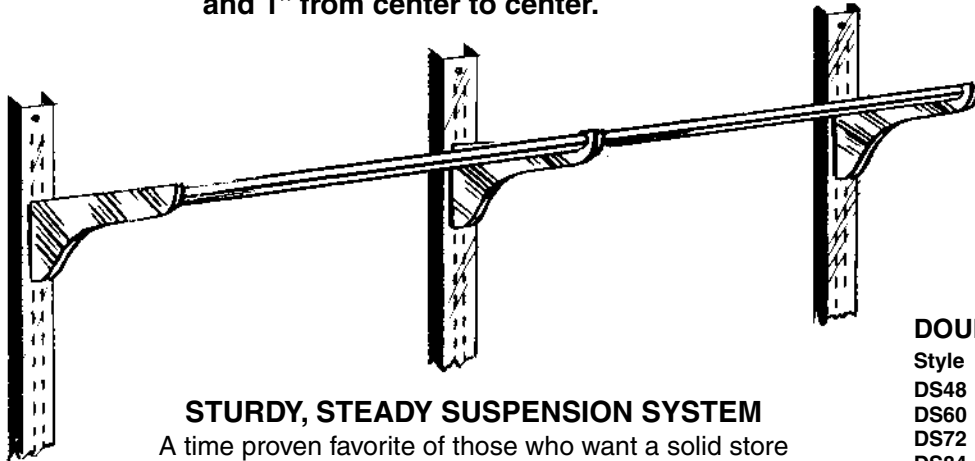

DO-IT-YOURSELF HEAVY-DUTY DOUBLE SLOTTED SUSPENSION SYSTEMS

All standards are satin zinc color except for DS96 which is chrome.

RECOMMENDED FOR MEDIUM TO HEAVY LOADS

All brackets on this page fit double slot standards illustrated below. Standards have slots that are 1/2" long and 1" from center to center.

STURDY, STEADY SUSPENSION SYSTEM

A time proven favorite of those who want a solid store hardware system. Double bladed brackets eliminate lateral play and carry heavy loads.