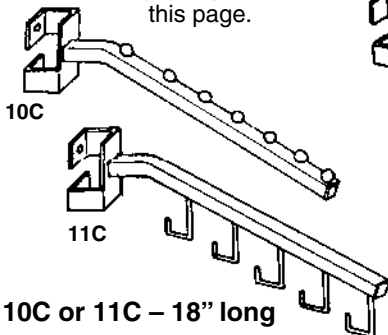

WATERFALL ATTACHMENTS

Add hanging space!!
Display arms fit onto frames
of any 4 way rack on
this page.

10C or 11C – 18" long

- $3.75 each
- $3.50 each (24 pcs.)
- $3.15 each (48 pcs.)

STRAIGHT ARM ADD-ON

TV/12 – 12" long arm

- $3.25 each
- $2.90 each (24 pcs.)
- $2.55 each (100 pcs.)

TV/16 – 16" long arm

- $3.75 each
- $3.50 each (24 pcs.)
- $3.15 each (100 pcs.)