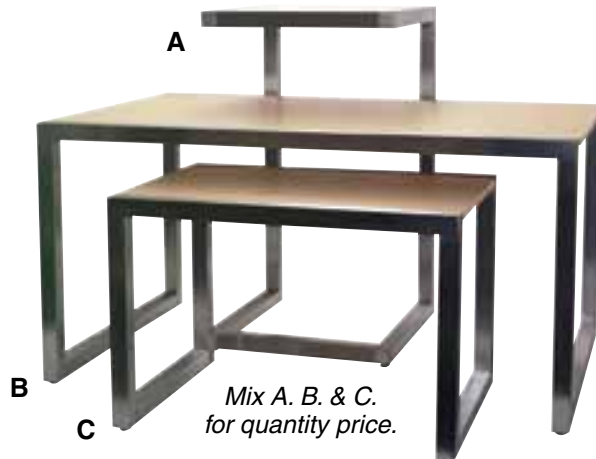

## DISPLAY TABLES & PEDESTAL

Satin chrome finish, melamine top in hard rock maple finish.

- A. T504SC-H** – Pedestal Table  
24" L x 24" W x 42" High  
\$209.50 ea.  
\$204.50 ea. (3 units)
- B. T501SC-H** – Large Display Table  
60" L x 32" W x 30" High  
\$359.50 ea.  
\$354.50 ea. (3 units)
- C. T505SC-H** – Small Display Table  
36" L x 24" W x 24" High  
\$199.50 ea.  
\$194.50 ea. (3 units)