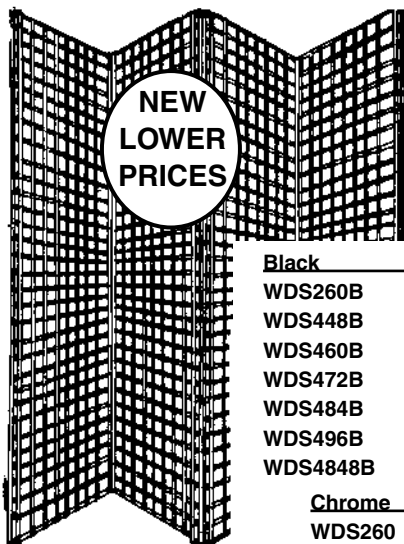

Chrome	Description	1-11 Pcs.	12-24 Pcs.	25+ Pcs.
WDS260	12" wide x 60" high	\$14.50	\$13.75	\$12.75
WDS448	24" wide x 48" high	\$20.25	\$19.25	\$18.50
WDS460	24" wide x 60" high	\$24.00	\$23.00	\$22.00
WDS472	24" wide x 72" high	\$27.50	\$26.75	\$25.75
WDS484	24" wide x 84" high	\$32.50	\$31.50	\$30.50
WDS496	24" wide x 96" high	\$36.75	\$35.75	\$34.75
WDS4848	48" wide x 48" high	\$36.75	\$35.75	\$34.75