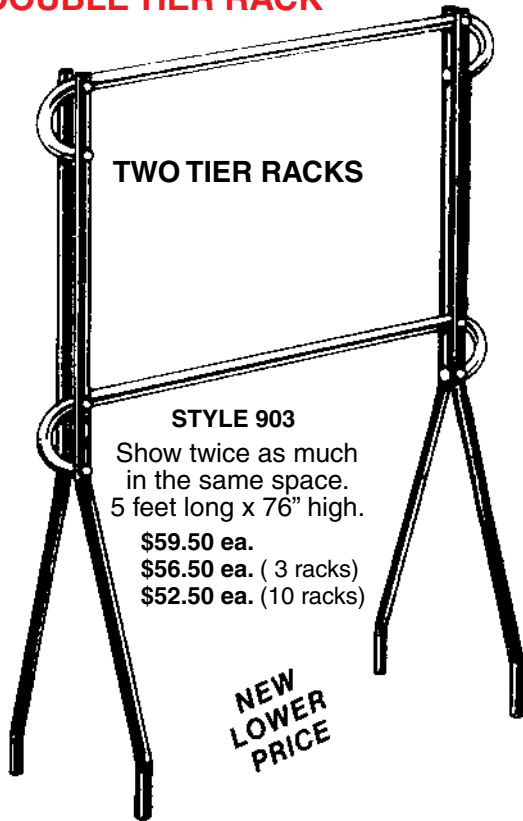

THE LEAST EXPENSIVE AND MOST POPULAR RACKS EVER!!

Versatile, lightweight, low cost, the most practical racks at such low prices, engineered to withstand heavy loads. Each rack is 24" wide at base with 1" dia. tubing. 900 series and 903 racks have decorator black baked enamel finished uprights and chrome hangrails and fittings. A Great Value!!

IN STOCK FOR IMMEDIATE DELIVERY

DOUBLE TIER RACK

TWO TIER RACKS

STYLE 903

Show twice as much in the same space. 5 feet long x 76" high.

$59.50 ea.
$56.50 ea. (3 racks)
$52.50 ea. (10 racks)

NEW LOWER PRICE

WHEELS

900W
Mobilizes Racks
900 & 903

$8.95
Per Set