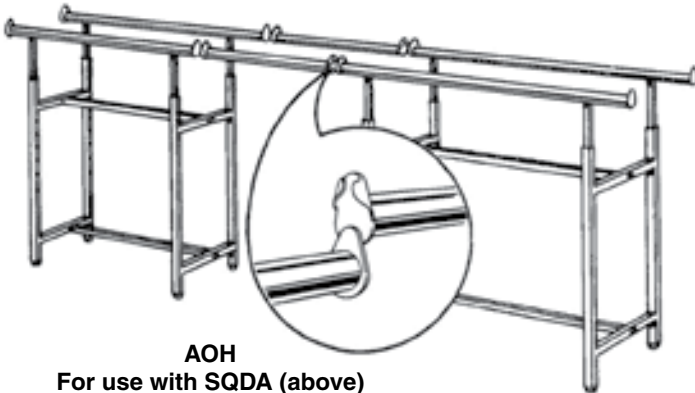

ADD-ON HANGRAILS

AOH

For use with SQDA (above)
or SQV (page 32)

Convert 2 racks into 3 racks at 1/2 the cost. Polished chrome, 1-1/4" dia.

AOH – $20.50 per pair
$19.75 per pair (3 pairs)
$17.50 per pair (10 pairs)