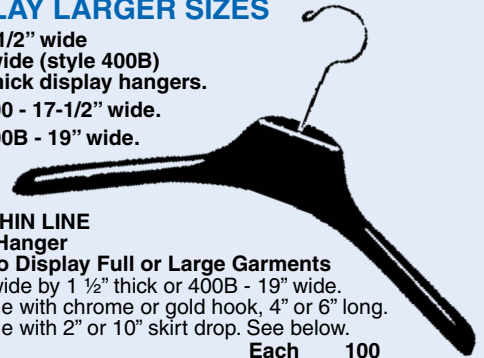

DISPLAY LARGER SIZES

Full 17-1/2" wide or 19" wide (style 400B) 1-1/2" thick display hangers.

Style 300 - 17-1/2" wide.

Style 400B - 19" wide.