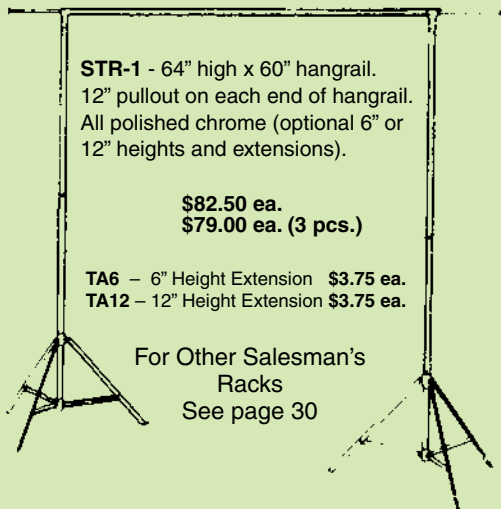

SALESMAN'S FOLDING TRIPOD RACK

STR-1 – 64" high x 60" hangrail.
12" pullout on each end of hangrail.
All polished chrome (optional 6" or
12" heights and extensions).

$82.50 ea.
$79.00 ea. (3 pcs.)

TA6 – 6" Height Extension $3.75 ea.
TA12 – 12" Height Extension $3.75 ea.

For Other Salesman's
Racks
See page 30

TRANSPORTATION GARMENT BAGS

Made of Water Repellent Duck

Complete size range to accommodate all
garments. Worth their weight in gold. So
ever handy. Just hang your garments on
a rack. Slip garment bag around them,
and away you go! At your destination,
hang it up, unzip and you're ready for
action. Designed for rugged use to last a
lifetime.