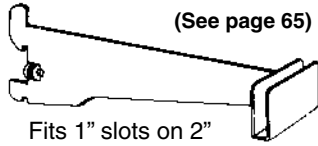

CHROME RECTANGULAR TUBING DISPLAYS

Brackets, tubing and attachments are available in Matte Black at the same price. Indicate B after style number. Also available in Satin Chrome and White.

BRACKETS FOR STANDARDS 1" SLOTS ON 2" CENTERS

Fits 1" slots on 2" center standards only.

GR12 – 12" Long Bracket

$3.95 ea.
$3.75 ea. (25 Pcs.)
$3.50 ea. (100 Pcs.)

GR8 – 8" Long Bracket

$4.50 ea.
$4.25 ea. (25 Pcs.)
$4.15 ea. (100 Pcs.)

GR3 – 3" Long Bracket

Holds 1/2" x 1-1/2" rectangular tubing for heavy duty 1" slots on 2" center standards.

$2.75 ea.
$2.65 ea. (25 Pcs.)
$2.45 ea. (100 Pcs.)