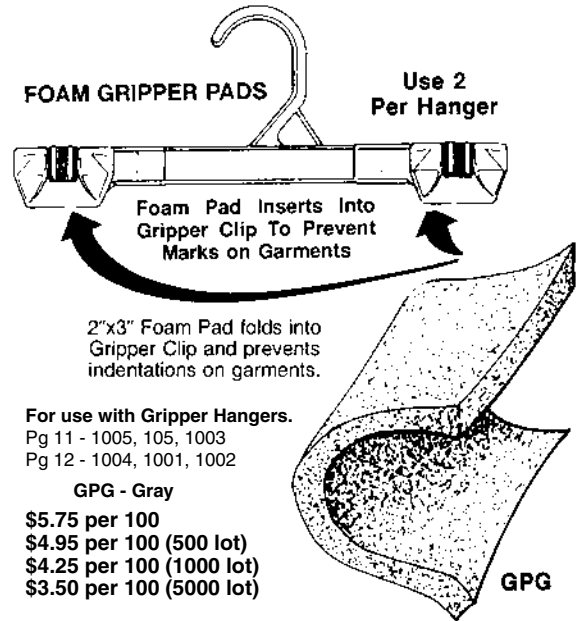

PAD PROTECTORS

FOAM GRIPPER PADS

Use 2 Per Hanger

2"x3" Foam Pad folds into Gripper Clip and prevents indentations on garments.

For use with Gripper Hangers.
Pg 11 - 1005, 105, 1003
Pg 12 - 1004, 1001, 1002

GPG - Gray

$5.75 per 100
$4.95 per 100 (500 lot)
$4.25 per 100 (1000 lot)
$3.50 per 100 (5000 lot)

GPG

See Gripper & Pinch Grip Hangers Pages 9-11.

VINYL ZIPPERED COVERS

Lifetime advertising. Heavy-duty 3 gauge taffeta finish in 40" and 54" lengths. Full-length zipper, reinforced hanger opening and a crystal clear "see thru" window. Available in Taffeta or Alligator Finish.

FREE IMPRINTING & PLATE

For block letters (3 lines maximum) or special logos there is a one time design charge of $60. For imprinted bags allow 3 weeks for delivery. Blank bags are in stock for immediate delivery. No design charge on orders of 500 bags or more. Maximum printing area: 6" wide x 3" high.

TAFFETA FINISH (3 gauge)

VZ40 – Suit or Jacket Size – 24" Wide x 40" Long

VZ40B/G	Black/Gold Trim	VZ40M	Maroon/Maroon Trim
VZ40B/B	Black/Black Trim	VZ40G	Gold/Gold Trim (add $25.00 per 100)
VZ40S	Silver/Silver Trim	VZ40Y	Yellow/Yellow Trim
VZ40T	Beige/Beige Trim	VZ40N	Brown/Brown Trim
VZ40G/G	Gray/Gray Trim	VZ40W	White/White Trim
VZ40R	Red/Red Trim	VZ40L	Blue/Blue Trim
VZ40/C	Clear		

100 – $157.50
500 – $152.50 per 100
1000 – $145.00 per 100

BLANK BLACK BAGS IN STOCK FOR IMMEDIATE DELIVERY

VZ40B/B $145.00 per 100
$ 28.50 per dozen

VZ54 – COAT OR DRESS SIZE – 24" Wide x 54" Long

VZ54B/G	Black/Gold Trim	VZ54B/B	Black/Black Trim
VZ54C	Clear (Add $15.00 per 100)	VZ54N	Brown/Brown Trim
VZ54S	Silver/Silver Trim	VZ54T	Beige/Beige Trim
		VZ54R	Red/Red Trim

100 – $199.50
500 – $185.00 per 100
1000 – $179.50 per 100

BLANK BLACK BAGS IN STOCK

VZ54B/B $189.50 per 100
$ 36.00 per dozen

ALLIGATOR FINISH (5 gauge)

AZ40 – Suit or Jacket Size – 24" Wide x 40" Long

AZ40B/B Black/Black Trim
100 – $185.00
500 – $179.50 per 100
1000 – $172.50 per 100

AZ54 – Alligator Finish Coat – 24" Wide x 54" Long

AZ54B/B Black/Black Trim
100 – $209.50
500 – $204.50 per 100
1000 – $199.50 per 100

Please Allow 2 Weeks for Printed Bag Orders
Unprinted Black Bags Are in Stock!