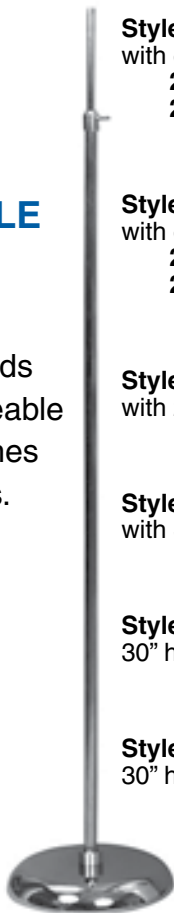

BASES & DISPLAY FIXTURES

ADJUSTABLE CHROME STANDS

Combine stands with interchangeable tops, sign frames and displays.

Style 204 – 4" diameter base with choice of extension.

204A – 9"-18" extension, 3/8" fitting

204D – 18"-36" extension, 3/8" fitting

$7.75 ea.

$7.25 ea. (12 pcs.)

Style 205 – 5" diameter base with choice of extension.

205A – 9"-18" extension, 3/8" fitting

205D – 18"-36" extension, 3/8" fitting

$10.50 ea.

$ 9.95 ea. (12 pcs.)

Style 206D – 6" diameter base with 24"-48" extension, 3/8" fitting.

$12.95 ea.

$11.95 ea. (12 pcs.)

Style 208F – 8" diameter base with 36"-72" extension, 3/8" fitting.

$18.50 ea.

$17.50 ea. (12 pcs.)

Style 830 – 8" diameter base, 30" high upright, 5/8" fitting.

$15.75 ea.

$14.75 ea. (12 pcs.)

Style 1036 – 10" diameter base, 30" high upright, 5/8" fitting.

$19.50 ea.

$18.75 ea. (12 pcs.)

DRESSMAKER BASE ON WHEELS

For use with Jersey Forms on page 72.

DMB/1 – Chrome base with 48" upright, including spring and wheels.

$86.50 ea.

$82.50 ea. (6 pcs.)

DMB/2 – Raw steel with 48" straight upright, spring and wheels.

$89.50 ea.

$86.50 ea. (6 pcs.)