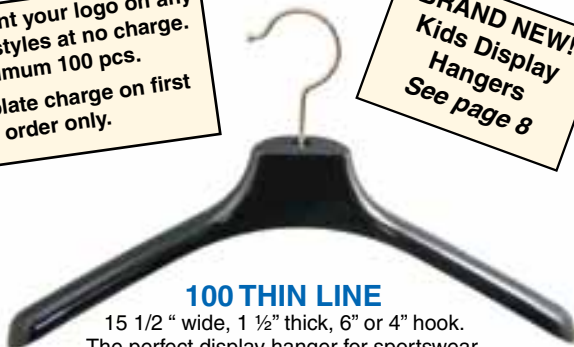

DISPLAY HANGERS

"FOR THAT EXTRA TOUCH"

All hangers use 4" or 6" chrome hook.
Special colors available: pewter, clear, beige, tortoise & custom colors. For gold, black, or white hook, add 25¢ to price.

Heavy, durable plastic construction.

On orders of 100, have your logo or trademark embossed on each hanger at no charge.

$75.00 PLATE CHARGE ON FIRST ORDER ONLY

(Lower Prices on Quantity)

We will print your logo on any of these styles at no charge. Minimum 100 pcs. $75.00 plate charge on first order only.

BRAND NEW!
Kids Display Hangers
See page 8

100 THIN LINE

15 1/2" wide, 1 1/2" thick, 6" or 4" hook.
The perfect display hanger for sportswear.

	Each	100
100B – Black	$3.50	$3.25 ea.
100W – White	$3.50	$3.25 ea.
100G – Mustard Gold Color	$3.65	$3.45 ea.
100P – Pewter Gray	$3.65	$3.45 ea.
100BE – Beige	$3.65	$3.45 ea.