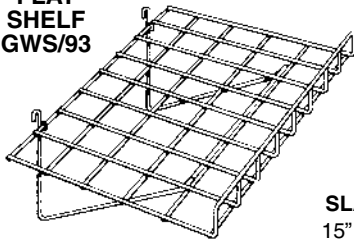

# GRIDWALL ACCESSORIES

**FLAT SHELF  
GWS/93**

**FLAT SHELF WITH LIP**  
15" x 24" – Great for sweater  
or flat goods display.

<b>BLKS/93 – Black</b>	<b>GWS/93 – Chrome</b>
<b>WTES/93 – White</b>	
\$13.25 ea.	\$14.75 ea.
\$12.50 ea. (6 pcs.)	\$13.95 ea. (6 pcs.)
\$12.00 ea. (12 pcs.)	\$13.50 ea. (12 pcs.)