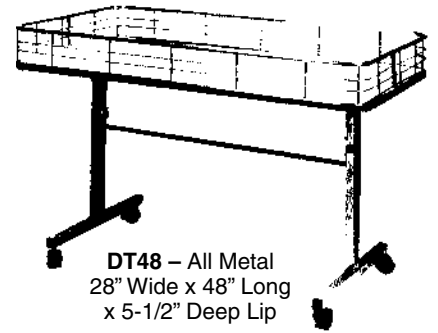

DT48 – All Metal
28" Wide x 48" Long
x 5-1/2" Deep Lip

DT48/C – Chrome
$169.50 ea.
$164.50 ea. (6 pcs.)

DT48/B – Black
DT48/W – White
$154.50 ea.
$149.00 ea. (6 pcs.)