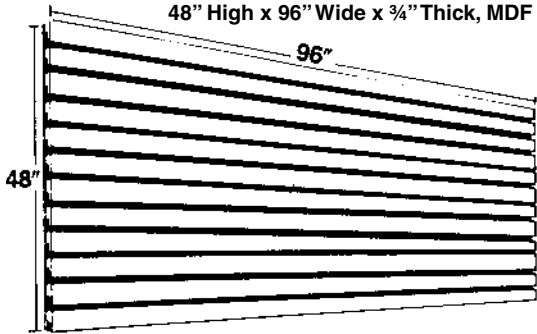

## WOOD SLATWALL PANELS

48" High x 96" Wide x 3/4" Thick, MDF Board

(shown above) Horizontal - 16 grooves, 3" apart

Also Available (not shown)

Horizontal - 8 grooves, 6" apart

Vertical - 32 grooves, 3" apart