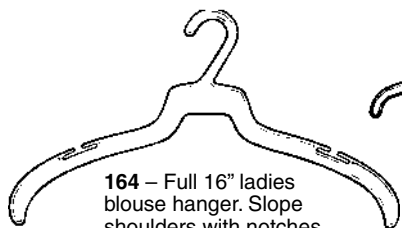

164 – Full 16" ladies
blouse hanger. Slope
shoulders with notches.
$ 69.50 per 500
$135.00 per 1000