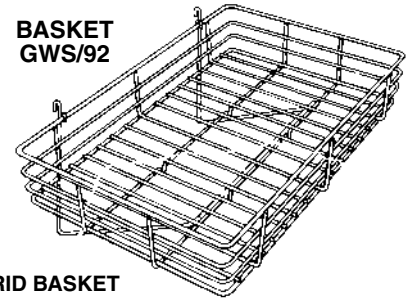

**BASKET
GWS/92**

GRID BASKET
15" x 24" – Great for multi-
purpose product display.

BLKS/92 – Black	GWS/92 – Chrome
WTES/92 – White	
$18.50 ea.	$19.50 ea.
$17.75 ea. (6 pcs.)	$19.00 ea. (6 pcs.)
$16.75 ea. (12 pcs.)	$18.25 ea. (12 pcs.)