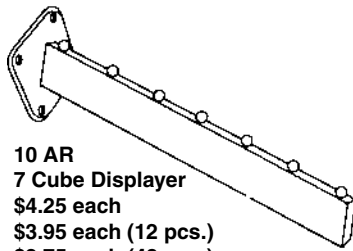

RECTANGULAR TUBING WATERFALL DISPLAYERS

Polished Chrome Displayers
Made of 1/2" x 1 1/2" Tubing

All waterfalls are available in black or white finish at same prices listed below. Style numbers are for all chrome finish. If you want black or white finish, add B (for black) or W (for white) after style number.

FOR WALL MOUNT (1/2" x 1 1/2" Rectangular Tubing)

10 AR
7 Cube Displayer
$4.25 each
$3.95 each (12 pcs.)
$3.75 each (48 pcs.)