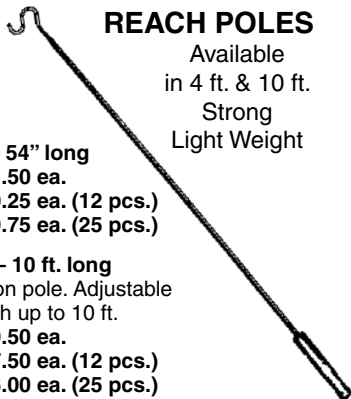

REACH POLES

Available
in 4 ft. & 10 ft.
Strong
Light Weight

LIFT1– 54" long
$11.50 ea.
$10.25 ea. (12 pcs.)
$ 9.75 ea. (25 pcs.)

LIFT2 – 10 ft. long
3 section pole. Adjustable
in length up to 10 ft.
$29.50 ea.
$27.50 ea. (12 pcs.)
$26.00 ea. (25 pcs.)