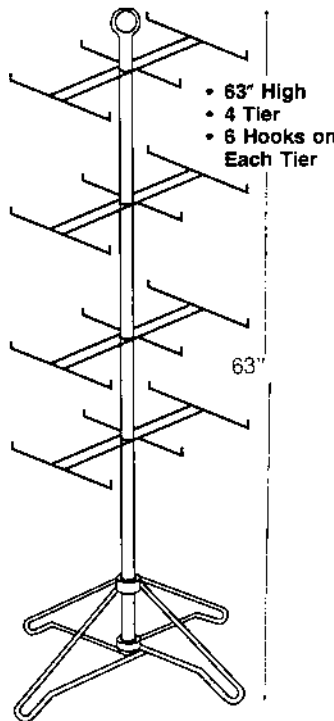

**STATIONARY HAT
ALL CHROME DISPLAYER
Floor Displayer**

Holds 20 hats, all chrome plated, stationary unit. 18" square base for extra support. 72" high. Has foam covered hat holders.

K26 — 20 hat capacity
$107.50 ea.
$102.50 ea. (3 racks)
$ 97.50 ea. (10 racks)

**REVOLVING
PACKAGED GOODS
RACK**

For panty hose, socks, or any packaged item. Chrome.

145-BB2
$46.50 ea.
$45.00 ea. (3 racks)
$42.50 ea. (10 racks)