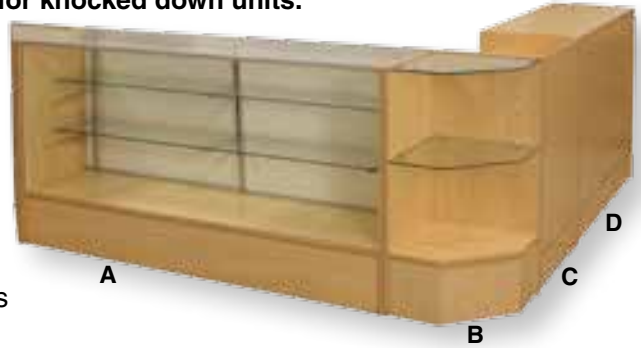

ECONOLINE SHOWCASES & COUNTERS

Create your own layout with these fabulous counters & showcases. All units are made of 3/4" thick MDF board covered with your choice of light grey, black, white, walnut or maple laminate. Interior surfaces are white. Layout illustrated below is typical of what you can do with components shown on this page. Tempered glass used on showcases. All prices this page are F.O.B. N.J. All showcases are shipped freight. **Showcases and counters are also available knocked down at lower prices. Deduct $50.00 off pricing on Wrap Counters and Full Vision Showcases. Deduct $30.00 off of pricing for Filler and Register Stands for knocked down units.**

L SHAPE COMBINATION

- A. Choice of 48", 60", or 70" Showcase
- B. Pentagon Corner
- C. Well-Top Register Stand
- D. Wrap Counter

FULL VISION SHOWCASES

38" high x 18" deep with 3/4" thick panels. Two glass shelves 1-8" and 1-10" deep. 25" high front glass, tempered glass top. Satin aluminum frame, chrome standards and brackets. White door and interior. 48", 60" or 70" showcases. Prices below are for set up showcases.

48" Long	60" Long	70" Long
9000AW – White	9000BW – White	9000CW – White
9000AB – Black	9000BB – Black	9000CB – Black
9000AM – Maple	9000BM – Maple	9000CM – Maple
9000AWL – Cherry	9000BWL – Cherry	9000CWL – Cherry
$265.00 ea.	$315.00 ea.	$352.50 ea.
$259.50 ea. (3 pcs.)	$294.50 ea. (3 pcs.)	$347.00 ea. (3 pcs.)
$252.50 ea. (6 pcs.)	$287.50 ea. (6 pcs.)	$336.50 ea. (6 pcs.)

Set up units yourself and save $65.00 on above prices for Full Vision Showcases. Units are shipped KDF. Deduct $65.00 for cases ordered KD flat.

OPTIONAL FEATURES FOR SHOWCASE

LK1 – Locks.....	$ 8.75 ea.
LD – L.E.D. Light, 48" L.....	$79.50 ea.
LD2 – L.E.D. Light, 60" L.....	$87.50 ea.
LD3 – L.E.D. Light, 72" L.....	$99.50 ea.