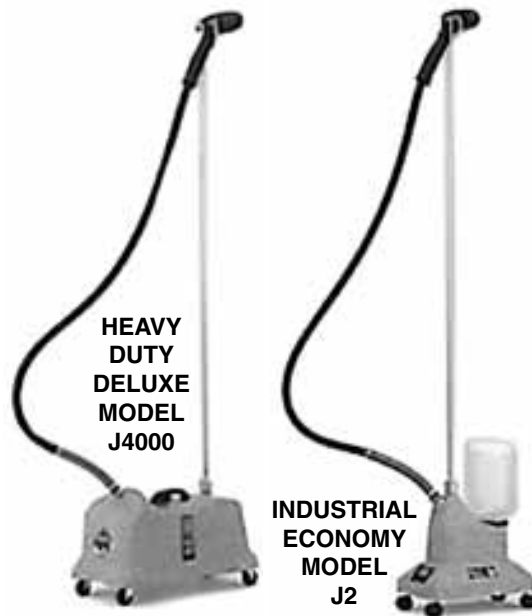

J2 – INDUSTRIAL ECONOMY MODEL JIFFY APPAREL AND UPHOLSTERY STEAMER – Jiffy performance with budget price for operations that do not need the complete flexibility and heavy duty construction of the deluxe model. An ideal second steamer for overload days or for home use. Has removable hose hanger rod. Plastic contour handle grip. Heavy duty wiring. Durable lightweight gallon plastic water bottle. 1350-W/120-V AC (220-40-V on request). Shipping weight 23 pounds.

$169.50 ea. ....$164.50 ea. (3 or more)

J4000 – HEAVY DUTY DELUXE MODEL – For all types of wearing apparel and upholstery. Has removable hose hanger rod. Special full flow nozzle for even spray. Contour handle grip. Dual thermostats for steam in seconds after preheating. Heavy duty three-position control switch. Heavy duty wiring. Heavy gauge aluminum and brass water tank and housing. New sight gauge to check on water level and sediment. Attractive finish. 1550-W/120-V AC (220-40-V on request). Shipping weight 29 pounds.

$249.50 ea. ....$245.00 ea. (3 or more)

J2B – Replacement bottle for J2.....$13.00 ea.
JHose – Replacement Head/Hose Attachment,
5-1/2 feet long.....$59.50 ea.