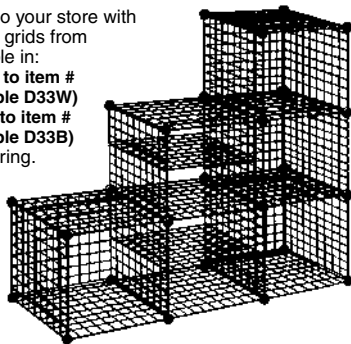

Cube Configurations Include Clips

CUBE D

CUBE E

	OPEN BACK	CLOSED BACK	OPEN BACK	CLOSED BACK
3 HIGH X				
3 Wide	D33 $ 57.50	DC33 $ 69.50	E33 $ 52.50	EC33 $ 61.50
4 Wide	D34 $ 69.50	DC34 $ 87.00	E34 $ 62.50	EC34 $ 81.00
5 Wide	D35 $ 79.50	DC35 $102.00	E35 $ 72.50	EC35 $ 96.00
6 Wide	D36 $ 91.50	DC36 $117.50	E36 $ 89.50	EC36 $115.00
4 HIGH X				
3 Wide	D43 $ 72.50	DC43 $ 89.00	E43 $ 62.50	EC43 $ 82.50
4 Wide	D44 $ 85.00	DC44 $109.50	E44 $ 79.50	EC44 $104.50
5 Wide	D45 $102.00	DC45 $125.50	E45 $ 97.50	EC45 $124.00
6 Wide	D46 $115.00	DC46 $154.50	E46 $112.50	EC46 $143.50
5 HIGH X				
3 Wide	D53 $ 85.00	DC53 $109.00	E53 $ 79.50	EC53 $104.50
4 Wide	D54 $116.00	DC54 $132.50	E54 $ 91.50	EC54 $127.50
5 Wide	D55 $121.00	DC55 $160.50	E55 $114.50	EC55 $154.00
6 Wide	D56 $138.50	DC56 $182.50	E56 $132.50	EC56 $182.50
6 HIGH X				
3 Wide	D63 $102.00	DC63 $128.50	E63 $ 97.50	EC63 $122.50
4 Wide	D64 $121.50	DC64 $161.50	E64 $116.50	EC64 $157.00
5 Wide	D65 $142.50	DC65 $188.00	E65 $137.50	EC65 $187.50
6 Wide	D66 $176.50	DC66 $222.00	E66 $162.00	EC66 $221.50

SIZES OF GRID CUBE UNITS

Cube D – 16" deep x 10" high x 10" wide. (Uses 10" x 16" Grid.)

Cube E – 14" deep x 14" high x 14" wide. (Uses 14" x 14" Grid.)

INDIVIDUAL COLORED GRID PANELS

	1-24	25+
GRID14	Black or White, 14" x 14" $1.95 ea.	$1.85 ea.
GRID16C	Black or White, 10" x 16" $1.85 ea.	$1.75 ea.
GRID10C	Black or White, 10" x 10" $1.50 ea.	$1.40 ea.

COMPONENT PARTS

INDIVIDUAL CLIP CONNECTORS

GSC/B – Black	$ .35 each
GSC/W – White	$27.50 per 100