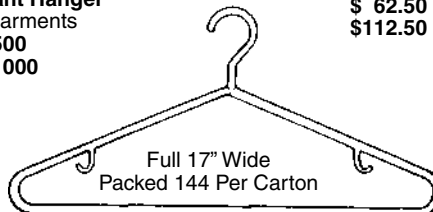

COLORFUL TUBULAR DISPLAY HANGERS

BDH17W – White 17"
BDH17B – Black 17"
$31.75 per 144
$30.75 per 144 (7 boxes)
$29.75 per 144 (35 boxes)

144 per carton

Also in 10 other colors!!
Call for selection!