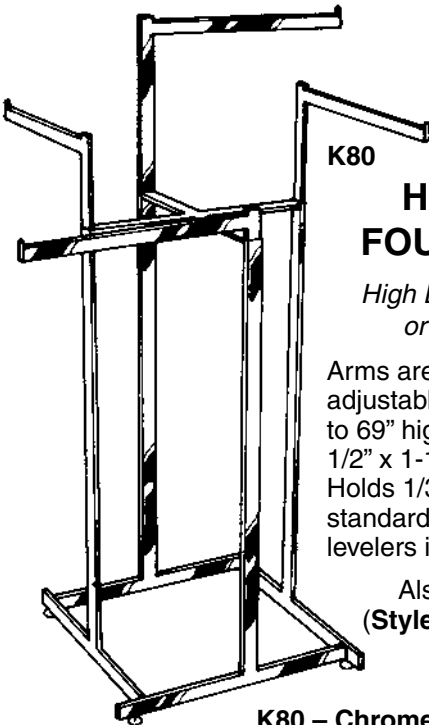

K80

HI-CAPACITY FOUR ARM RACK

*High Luster Chrome Finish
or Matt Black Finish*

Arms are 22" long and adjustable every 3" from 48" to 69" high. Arms are made of 1/2" x 1-1/2" rectangular tubing. Holds 1/3 more garments than standard 4-way rack. Adjustable levelers included.

Also available with 16" arms.
(Style **K80X16** – $69.50 per rack)

K80 – Chrome Finish
K80MAB – Black Finish

$92.50 each
$90.00 each (3 racks)
$87.50 each (10 racks)

RU/22 – Add on straight arm attachment, 22" long, for use with K80 or K82 rack.

$4.90 ea.
$4.75 ea. (24 pcs.)