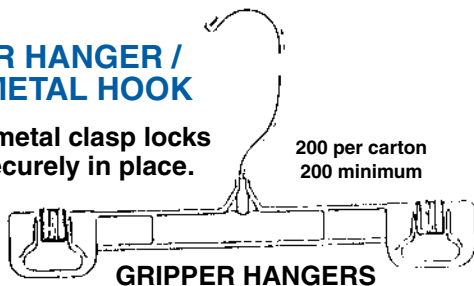

## GRIPPER HANGER / SILVER METAL HOOK

Push down metal clasp locks garment securely in place.

200 per carton  
200 minimum