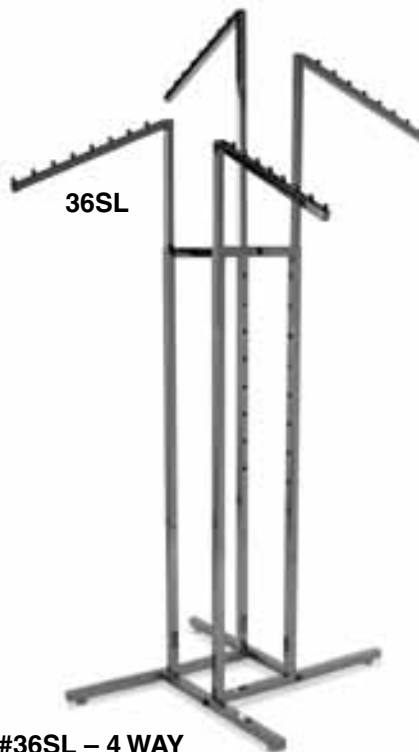

#36SL – 4 WAY SLANT ARM DISPLAYER

Slanted arms are 18" long with 8 balls each arm.

- $69.50 each
- $67.00 each (3 racks)
- $64.50 each (10 racks)

For Matching 2-Way Displayer,
See Page 32