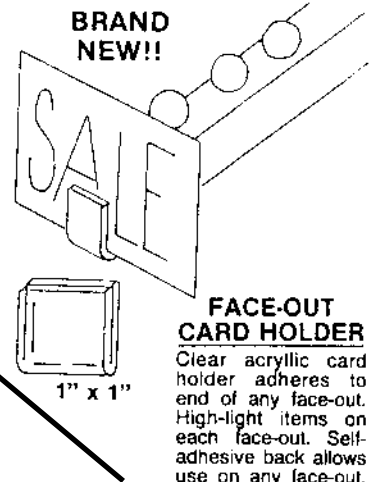

# WATERFALL DISPLAYERS

Polished chrome 3/4" square tubing. Use these sale makers throughout your store for full face display of bags and garments. Waterfalls can be combined for quantity pricing.

Clear acrylic card holder adheres to end of any face-out. High-light items on each face-out. Self-adhesive back allows use on any face-out. (For blank cards see page 50.)