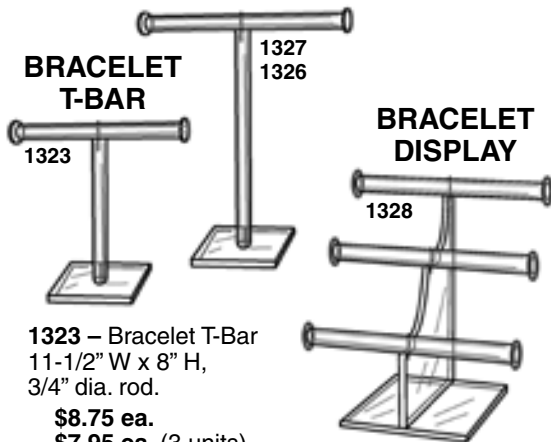

JEWELRY CASES & DISPLAYERS

NECKLACE T-BAR

1323 – Bracelet T-Bar
11-1/2" W x 8" H,
3/4" dia. rod.

$8.75 ea.
$7.95 ea. (3 units)

1327 – Necklace T-Bar
15-1/2" W x 15" H,
1" dia. rod.

$23.75 ea.
$21.00 ea. (3 units)

1326 – Necklace T-Bar
15-1/2" W x 18" H,
1" dia. rod.

$24.75 ea.
$22.00 ea. (3 units)

1328 –
Bracelet Displayer
11-1/2" W x 13 H.

$33.50 ea.
$30.50 ea. (3 units)