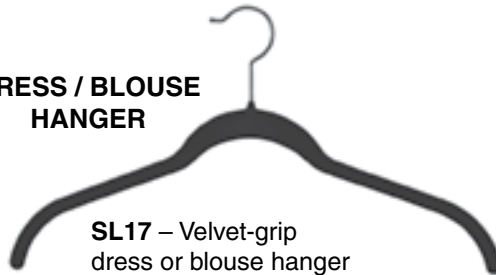

DRESS / BLOUSE HANGER

SL17 – Velvet-grip dress or blouse hanger

SL17B – Black

$56.00 per 100

$54.00 per 100 (300 lot)

$52.00 per 100 (500 lot)

SL17WBNPC –

Suit hanger with notch, with clips.

SL17BWBNPC – Black

SL17PWBNPC – Pink

SL17GWBNPC – Grey

SL17CWBNPC – Camel

$89.50 per 100

$87.50 per 100 (300 lot)

$86.00 per 100 (500 lot)