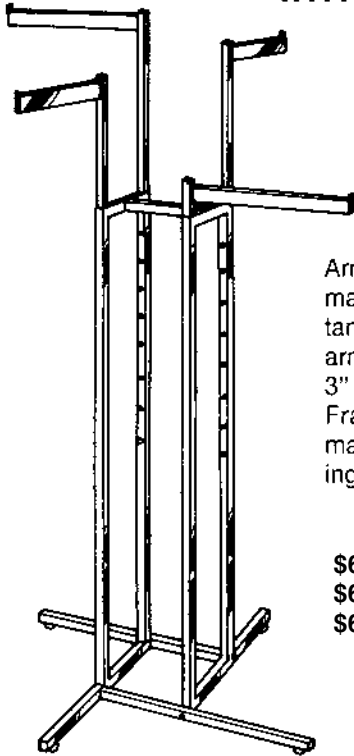

RECTANGULAR TUBING 4 WAY RACKS

**SQUARE (1" x 1") TUBING BASE
WITH FOUR RECTANGULAR ARMS (1/2" x 1-1/2")
HIGH LUSTER CHROME FINISH**

**New
Lower
Prices**

**K13 - 4 Arm
Displayer**

Arms are 16" long and made of 1/2"x1 1/2" rectangular tubing. Each arm is adjustable every 3" from 48"-72" high. Frame and legs are made of 1" square tubing. Levelers included.

K13

$69.50 ea.
$65.00 ea. (3 racks)
$64.50 ea. (10 racks)

**Save Money!
Square tubing 4 Ways
See page 31**