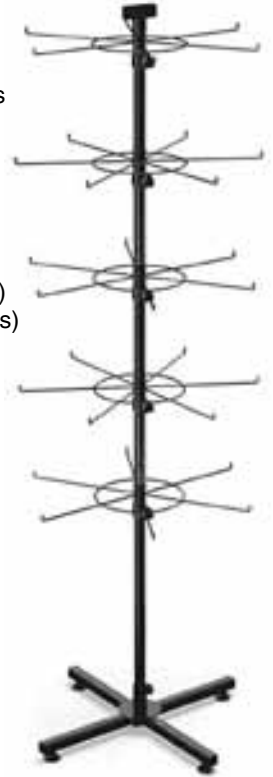

FIVE TIER REVOLVING HOSIERY RACK

HD5T – Black color base and pole. Has five silver color tiers with six 6-1/4" hooks each. Thirty hooks per rack. Tiers can be deducted or added (call for price).

HD5T $99.50 each
$97.50 each (3 racks)
$95.00 each (10 racks)