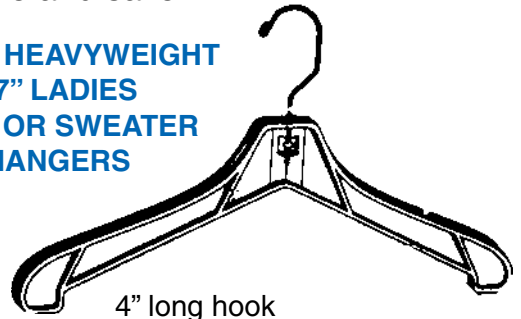

SUPER HEAVYWEIGHT 17" LADIES COAT OR SWEATER HANGERS

4" long hook

P90SH – Crystal clear / Silver hook
P90SHHI – Hi-impact white / Silver hook
P90B – Black / Silver hook
P90BB – Black / Black hook
500 .... $46.50 per 100
1,000 .... $42.50 per 100
5,000 .... $37.50 per 100